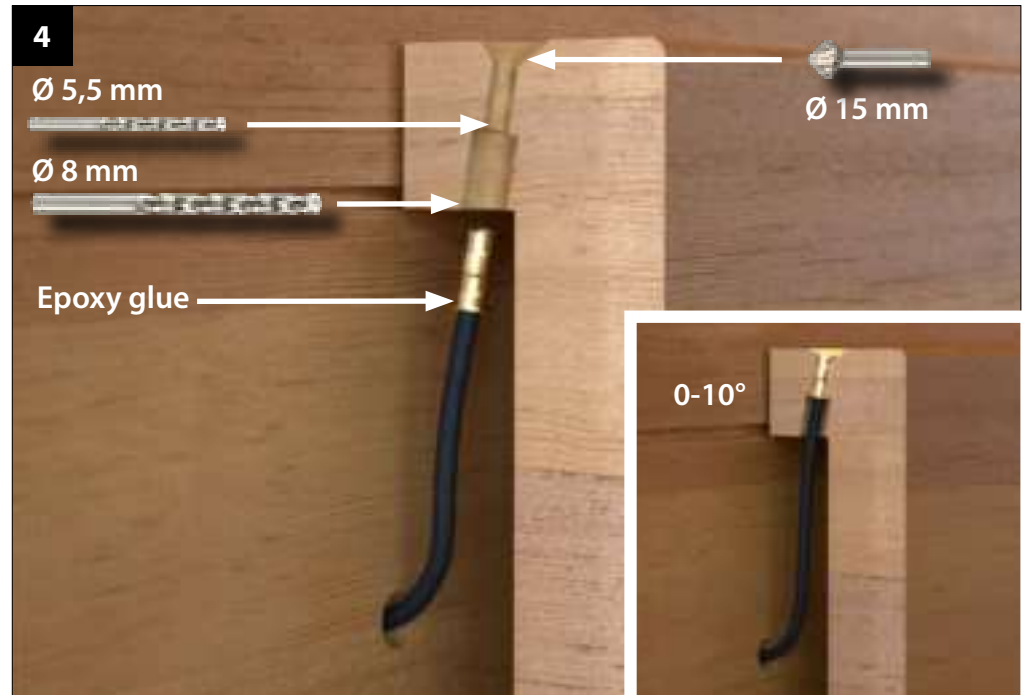

*Caritti*

Sauna Seat Sets

IP65 CE EAC

Cariitti Oy

www.cariitti.com

Subject to change.