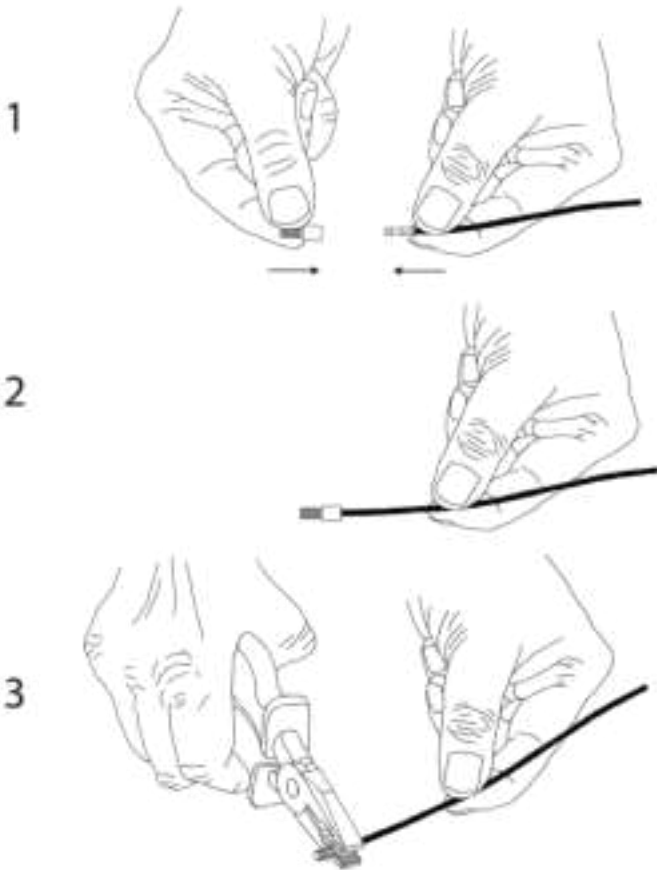

Cariitti

KIHLA

1545830
1545831

FIBER

LED