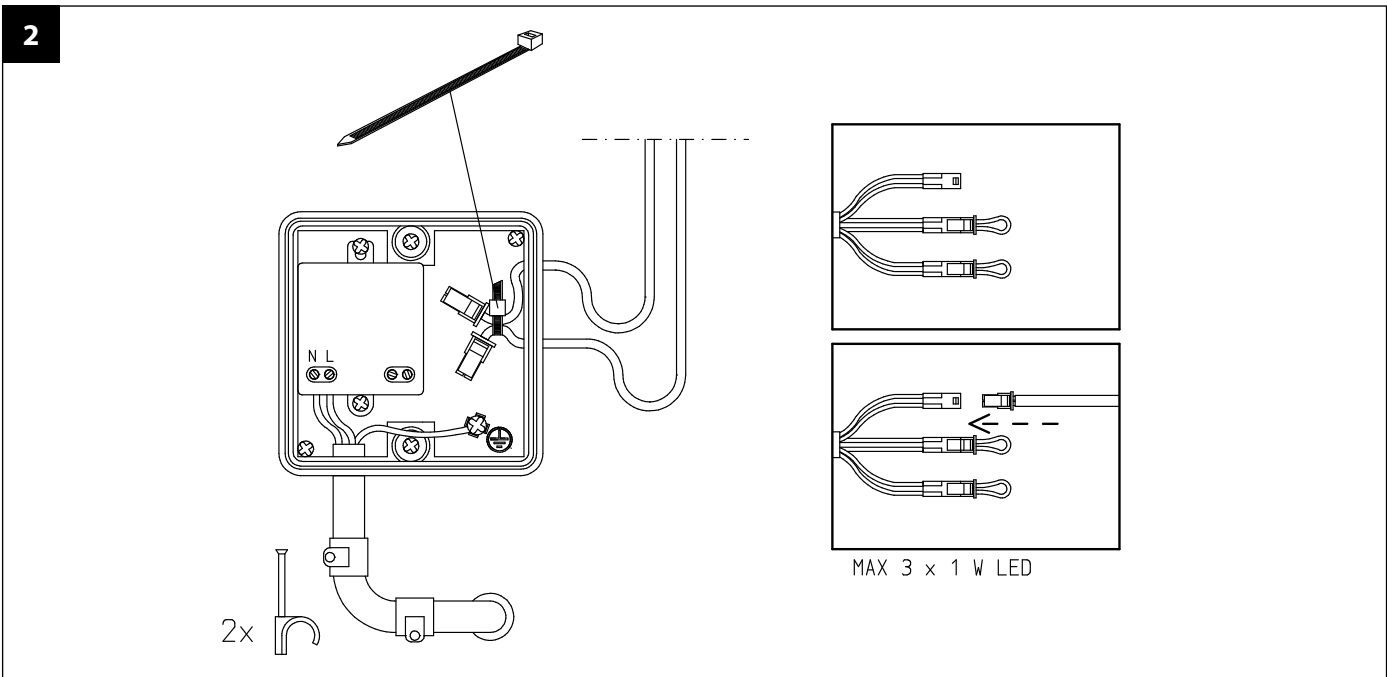

*Caritti*

Sauna Linear

LED

IP65 CE EAC

*Caristi*

Subject to change.