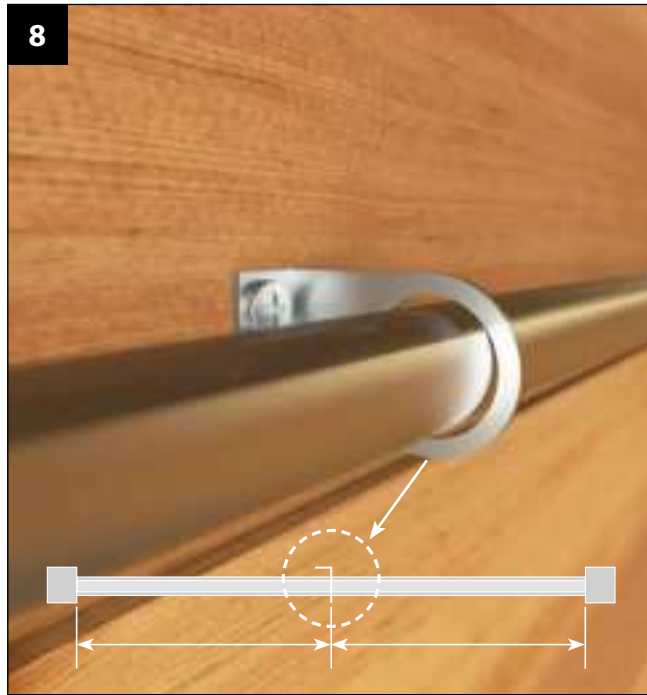

*Caritti*

Sauna Linear

LED

IP65 CE EAC

*Caristi*

Subject to change.