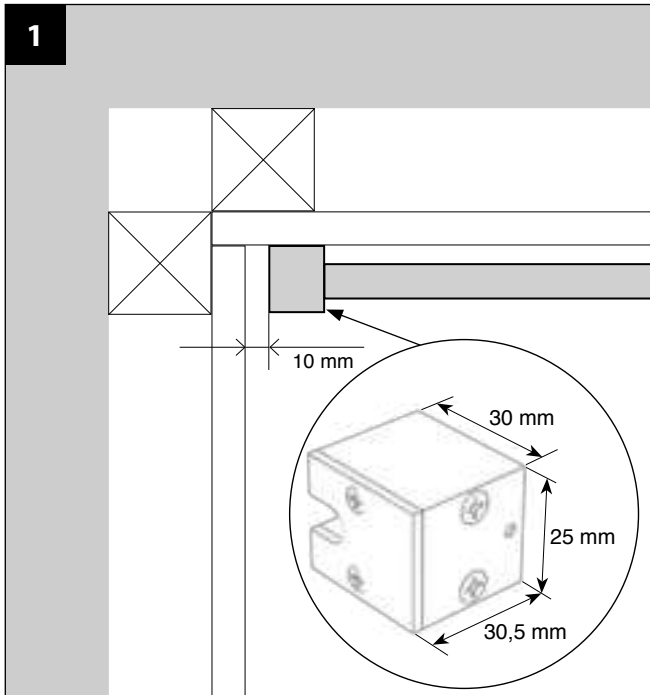

*Caritti*

Sauna Linear

LED

IP65 CE EAC

*Caristi*

Subject to change.