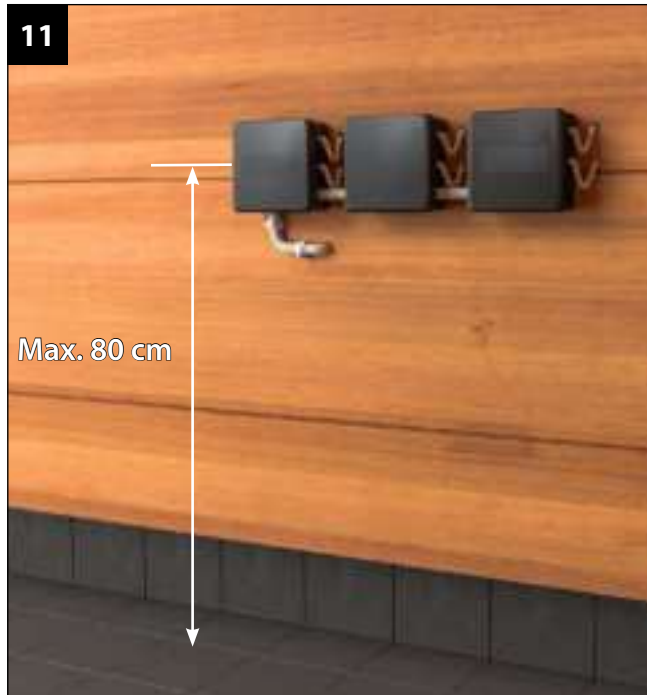

*Caritti*

Sauna Linear

LED

IP65 CE EAC

*Caristi*

Subject to change.