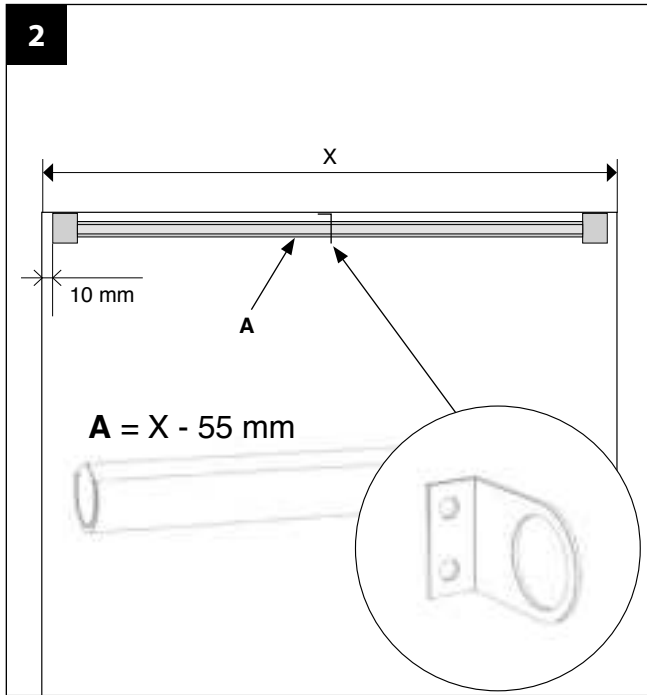

*Caritti*

Sauna Linear

LED

IP65 CE EAC

*Caristi*

Subject to change.