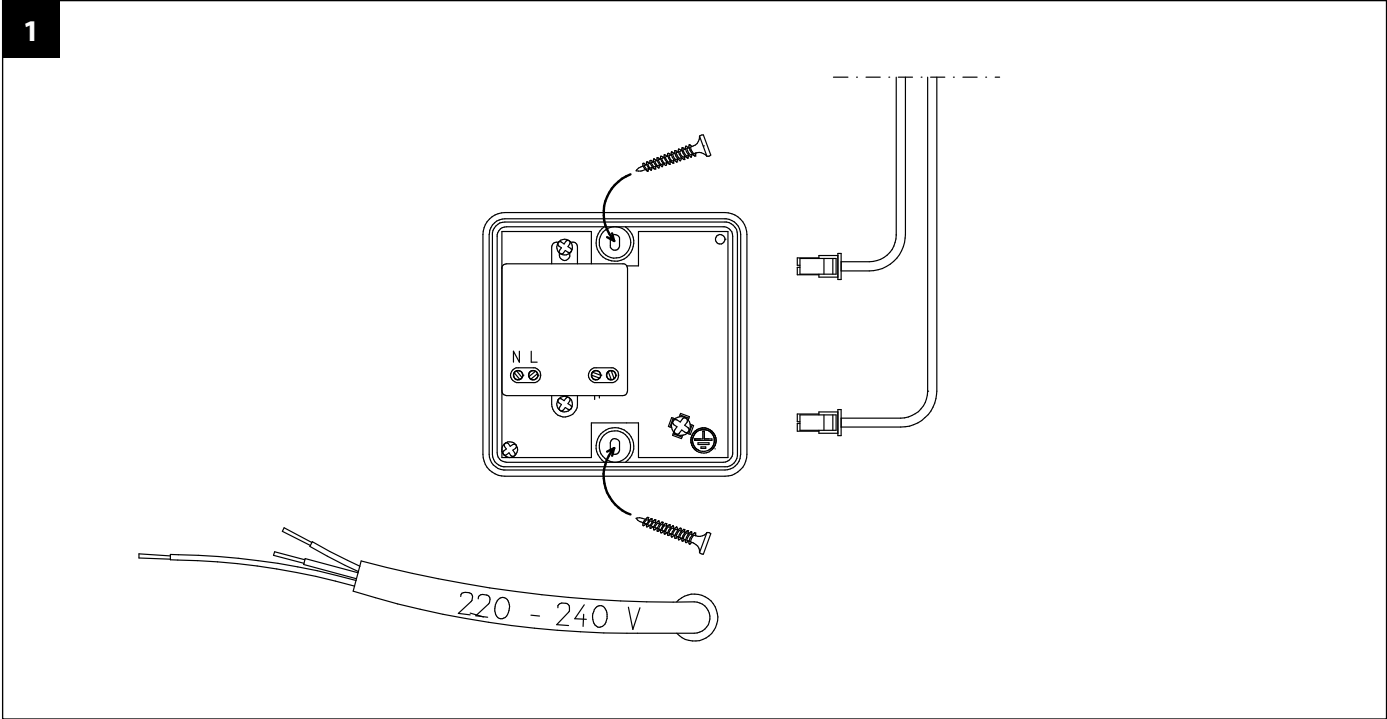

*Caritti*

Sauna Linear

LED

IP65 CE EAC

*Caristi*

Subject to change.